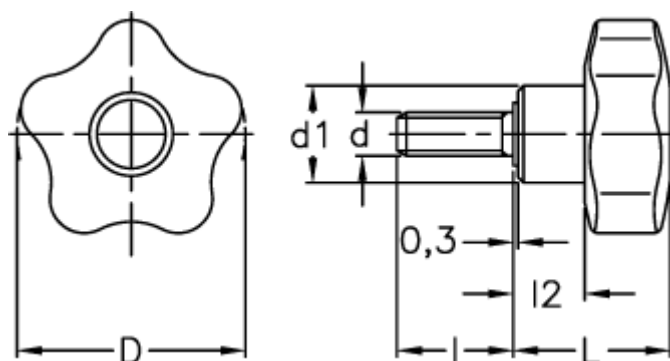

Article number: 23020698222

Description: E+G Lobe knob
VCT.25 p-M5x16-C2, orange cap

Measures

D	= 25
d1	= 13
d 6g	= M5
l	= 16
L	= 19.0
l2	= 8